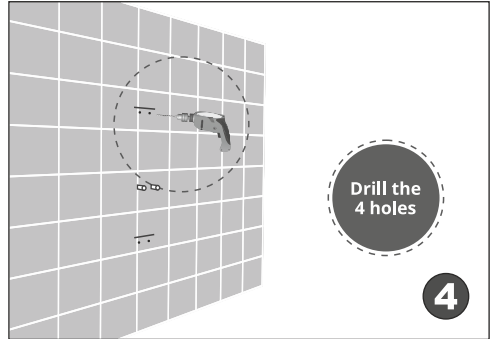

INSTALLATION GUIDE

All contents are for reference only, and are subject to change without notice or obligation. All color swatches and images are conceptual and approximations only. Colors may vary by lot. There may also be variations in color translations when printing.