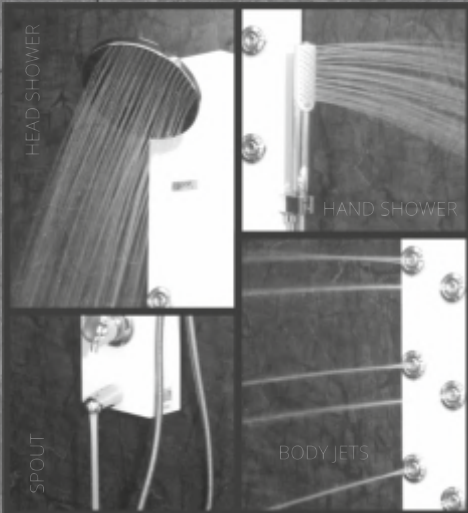

CLYDE

Abs rainfall shower = Abs hand shower = 6
no. of Abs jets = Brass mixer & diverter =
Abs spout = Panel body dimension 120 cm
height & 21 cm wide = Black & white panel
made of aluminum alloy body = Steel
matte panel made of 304 grade stainless
steel body

VARIATIONS AVAILABLE