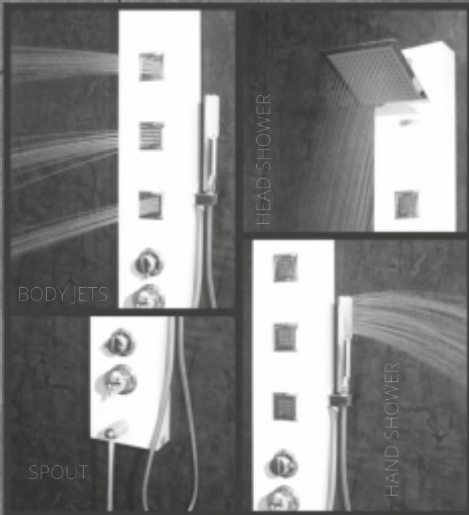

ARIEL

Abs rainfall shower = Abs hand shower = 3 no. of Abs jets = Brass mixer & diverter = Abs spout | Panel body dimension 120 cm height & 20 cm wide = Steel matte panel made of 304 grade stainless steel body = Black & white panel made of aluminium alloy body

VARIATIONS AVAILABLE