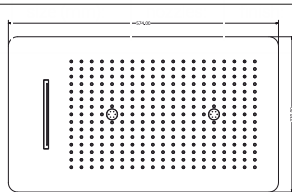

WATERFALL

MIST

RAIN

MODEL NAME	size (mm):	nozzles:	finish:
SMFS2MRW	574 X 330	283	SS MIRROR FINISH

3 FUNCTIONS:
RAIN
WATERFALL
2 MIST

MODEL NAME	size (mm):	nozzles:	finish:
SMFS4MR	574 X 330	283	SS MIRROR FINISH