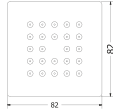

AS300

BODY JETS

finish:
SS MIRROR FINISH

nozzles:
24

size (mm):
82 X 82

MODEL NAME
SMS80

MODEL NAME
BJ-S50

size (mm):
50 X 50