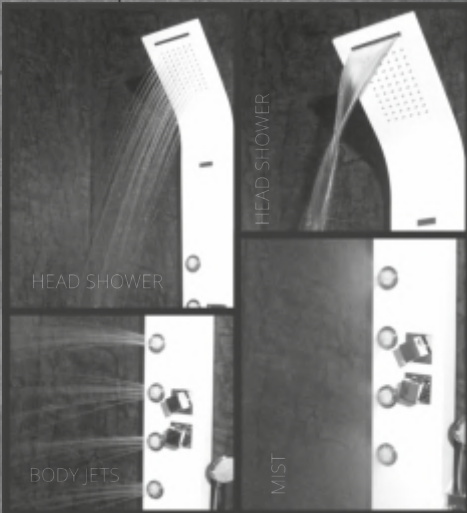

ZION

Abs rainfall + cascade waterfall shower =
Abs 2 way function hand shower = 4 no. of
Abs jets with 3 way function = Brass
diverter & thermostatic mixer = Abs spout
= Panel body dimension 144 cm height &
20 cm wide = Black & white panel made of
aluminum alloy body

VARIATIONS AVAILABLE