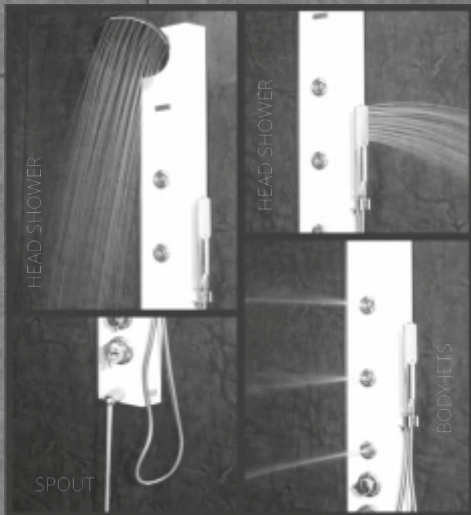

OTIS

Abs rainfall shower = Abs hand shower = 3
no. of Abs jets = Brass mixer & diverter =
Abs spout = Panel body dimension 120 cm
height & 21 cm wide = Black & white panel
made of aluminum alloy body = Steel
matte panel made of 304 grade stainless
steel body

VARIATIONS AVAILABLE