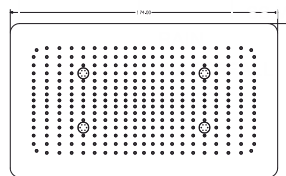

WATERFALL

MIST

RAIN

MODEL NAME	size (mm):	nozzles:	finish:
SMFS2MRW	574 X 330	283	SS MIRROR FINISH

3 FUNCTIONS:
RAIN
WATERFALL
2 MIST

MODEL NAME	size (mm):	nozzles:	finish:
SMFS4MR	574 X 330	283	SS MIRROR FINISH