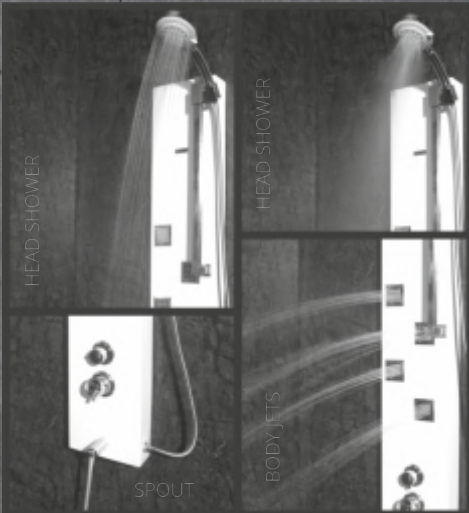

CORAL

Adjustable stainless steel slide rail = Abs 5
way function hand shower = 4 no. of Abs
jets = Brass mixer & diverter = Abs spout
= Panel body dimension 146 cm height &
25 cm wide = Black & white panel made of
aluminum alloy body

VARIATIONS AVAILABLE