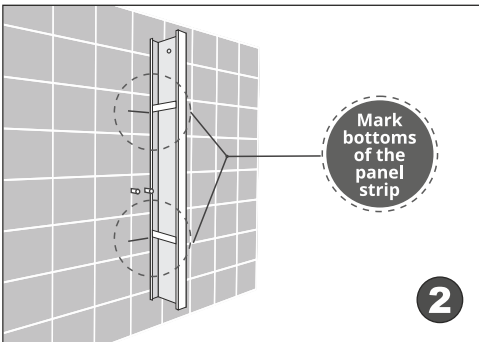

INSTALLATION GUIDE

All contents are for reference only, and are subject to change without notice or obligation. All color swatches and images are conceptual and approximations only. Colors may vary by lot. There may also be variations in color translations when printing.