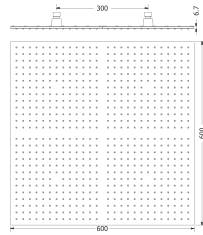

MODEL NAME
SM4S300

size (mm):
600 X 600

nozzles:
672

finish:
SS MIRROR FINISH