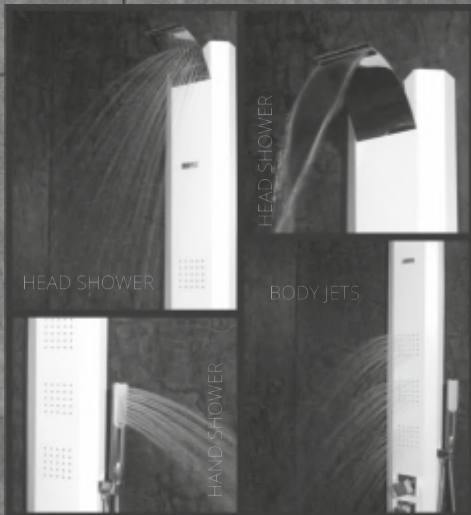

MONET

Abs rainfall + cascade waterfall shower =
Abs hand shower = 3 no. of Abs concealed
jets = Brass diverter & thermostatic mixer
= Abs spout = Panel body dimension 146
cm height & 20 cm wide = Black & white
panel made of aluminum alloy body =
Steel matte panel made of 304 grade
stainless steel body.

VARIATIONS AVAILABLE