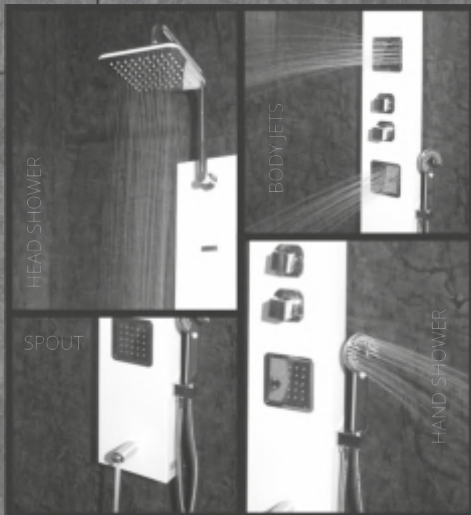

PEARL

Abs rainfall shower = Abs 2 - way function
hand shower = 2 no. of Abs jets
= Brass mixer & diverter = Abs spout =
Panel body dimension 137 cm height & 20
cm wide = Black & white panel made of
aluminum alloy body = Steel matte panel
made of 304 grade stainless steel body

VARIATIONS AVAILABLE