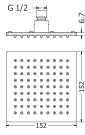

finish:
SS MIRROR FINISH

S SERIES

MODEL NAME
SMS150

size (mm):
152 X 152

nozzles:
81

finish:
SS MIRROR FINISH

MODEL NAME
SMS200

size (mm):
200 X 200