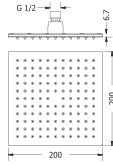

MODEL NAME
SMS220

size (mm):
232 X 232

nozzles:
120

finish:
SS MIRROR FINISH