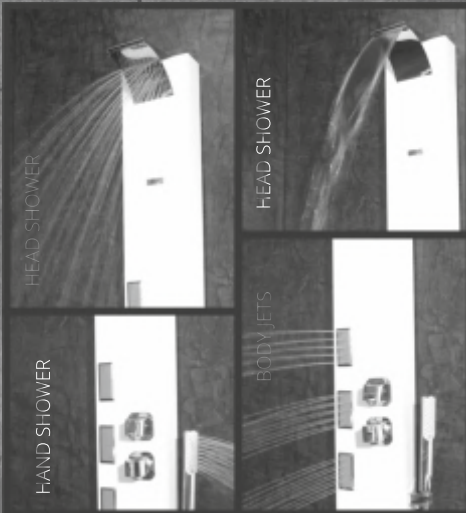

VITO

Abs rainfall + cascade waterfall shower =
Abs hand shower = 3 no. of Abs jets =
Brass mixer & diverter = Abs spout =
Panel body dimension 146 cm height & 20
cm wide = Black & white panel made of
aluminum alloy body = Steel matte panel
made of 304 grade stainless steel body

VARIATIONS AVAILABLE