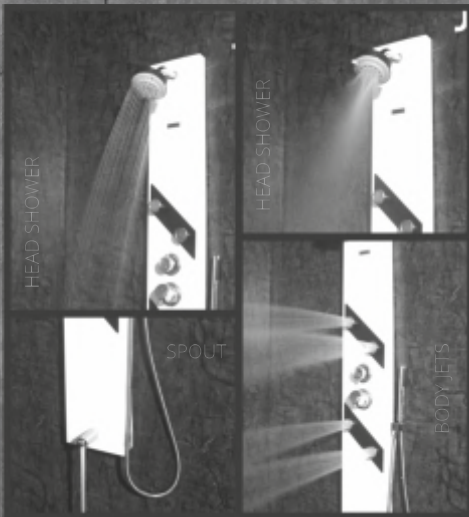

AMORA

Abs 4 - way function rainfall shower = Abs hand shower = 4 no. of jets = Brass mixer & diverter = Abs spout = Panel body dimension 146 cm height & 20 cm wide = Black & white panel made of aluminum alloy body = Steel matte panel made of 304 grade stainless steel body

VARIATIONS AVAILABLE