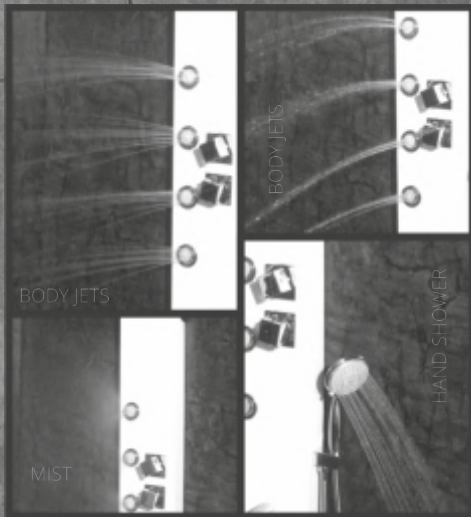

MONET

Abs rainfall + cascade waterfall shower =
Abs hand shower = 3 no. of Abs concealed
jets = Brass diverter & thermostatic mixer
= Abs spout = Panel body dimension 146
cm height & 20 cm wide = Black & white
panel made of aluminum alloy body =
Steel matte panel made of 304 grade
stainless steel body.

VARIATIONS AVAILABLE

ZION

Abs rainfall + cascade waterfall shower =
Abs 2 way function hand shower = 4 no. of
Abs jets with 3 way function = Brass
diverter & thermostatic mixer = Abs spout
= Panel body dimension 144 cm height &
20 cm wide = Black & white panel made of
aluminum alloy body

VARIATIONS AVAILABLE

ZION SS

Abs rainfall shower → Abs 2 - way function
Hand shower → 4 no. of Abs jets with 3 -
way function → Brass mixer & diverter -
Abs spout → Panel body dimension 146 cm
height & 20 cm wide → Steel matte panel
made of 304 grade stainless steel body