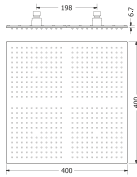

4S SERIES

MODEL NAME
SM4S200

size (mm):
400 X 400

nozzles:
480

finish:
SS MIRROR FINISH