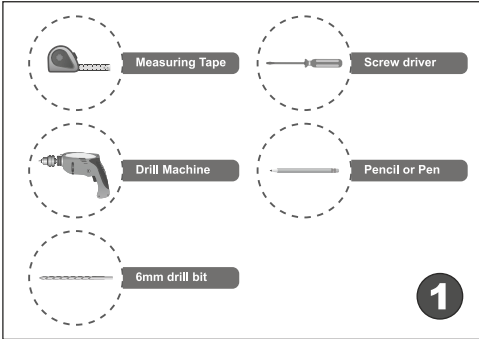

INSTALLATION GUIDE

All contents are for reference only, and are subject to change without notice or obligation. All color swatches and images are conceptual and approximations only. Colors may vary by lot. There may also be variations in color translations when printing.