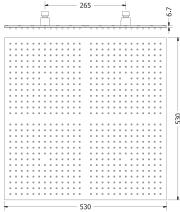

finish:
SS MIRROR FINISH

MODEL NAME
SM4S260

size (mm):
530 X 530

nozzles:
672

finish:
SS MIRROR FINISH

MODEL NAME
SM4S300

size (mm):
600 X 600

nozzles:
672