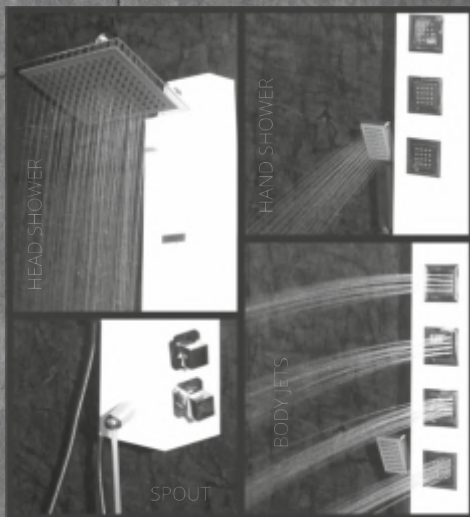

ANGEL

Abs rainfall shower ➤ Abs hand shower ➤ 4
no. of Abs jets ➤ Brass mixer & diverter ➤
Abs spout ➤ Panel body dimension 146 cm
height & 20 cm wide ➤ Steel matte panel
made of 304 grade stainless steel body ➤
Black & white panel made of aluminum
alloy body

VARIATIONS AVAILABLE