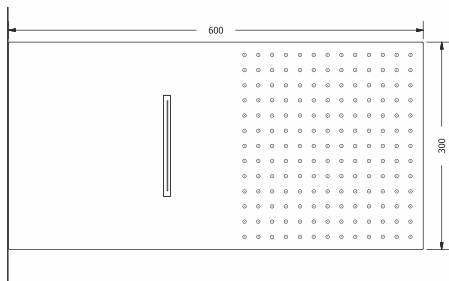

MODEL NAME	size (mm):	nozzles:	finish:
WMSWF300	600 X 300	169	SS MIRROR FINISH