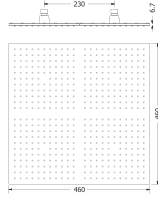

MODEL NAME
SM4S220

size (mm):
460 X 460

nozzles:
480

finish:
SS MIRROR FINISH