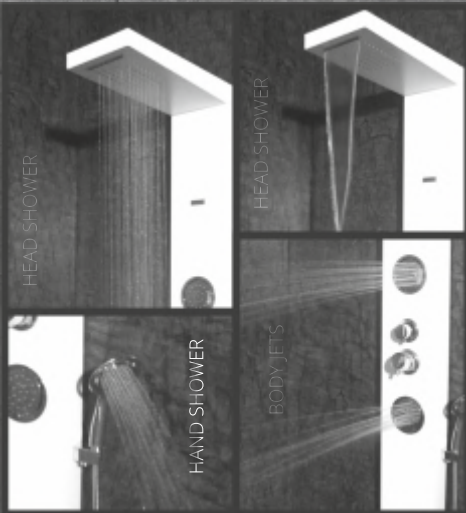

ERIS

Abs rainfall + cascade waterfall shower =
Abs hand shower = 2 no. of Abs jets =
Brass mixer & diverter = Abs spout =
Panel body dimension 146 cm height & 20 cm wide = Black & white panel made of aluminum alloy body

VARIATIONS AVAILABLE