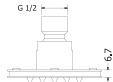

AS300

BODY JETS

finish:
SS MIRROR FINISH

nozzles:
24

size (mm):
82 X 82

MODEL NAME
SMS80

MODEL NAME
BJ-S50

size (mm):
50 X 50