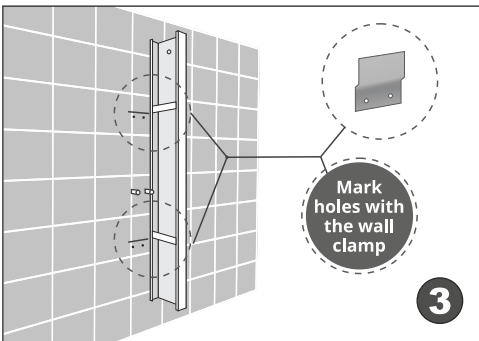

INSTALLATION GUIDE

All contents are for reference only, and are subject to change without notice or obligation. All color swatches and images are conceptual and approximations only. Colors may vary by lot. There may also be variations in color translations when printing.