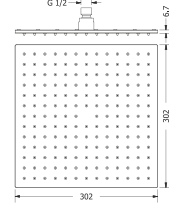

nozzles:
168

finish:
SS MIRROR FINISH

MODEL NAME
SMS300

size (mm):
302 X 302

nozzles:
168

finish:
SS MIRROR FINISH

C SERIES

MODEL NAME
SMC150