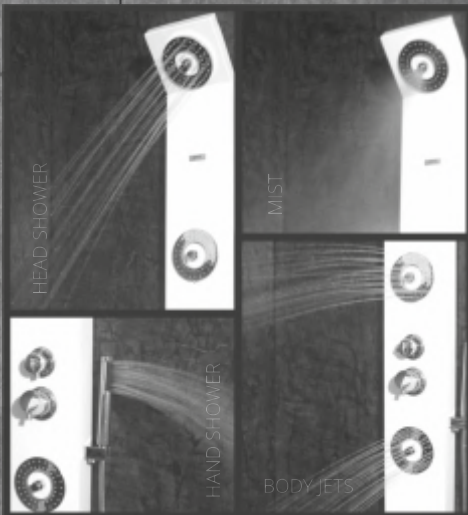

NEON

▀ Abs ring head shower ▀ 3 no. of brass mist jets + 2 no. of Abs ring jets ▀ Abs hand shower ▀ Panel body dimension 147 cm height & 20 cm wide ▀ Abs spout ▀ Brass mixer & diverter ▀ Black & white panel made of aluminum alloy body

VARIATIONS AVAILABLE