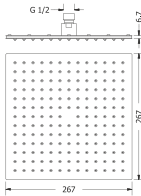

MODEL NAME
SMS260

size (mm):
267 X 267

nozzles:
168

finish:
SS MIRROR FINISH