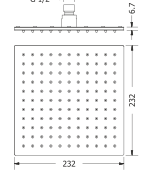

nozzles:
120

finish:
SS MIRROR FINISH

MODEL NAME
SMS220

size (mm):
232 X 232

nozzles:
120

finish:
SS MIRROR FINISH

MODEL NAME
SMS260

size (mm):
267 X 267