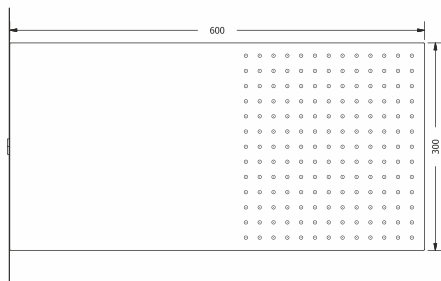

2 FUNCTIONS:
RAIN
4 MIST

RAIN SHOWER
WALLMOUNT

MODEL NAME	size (mm):	nozzles:	finish:
WMSWF300	600 X 300	169	SS MIRROR FINISH

2 FUNCTIONS:
RAIN
WATERFALL

MODEL NAME	size (mm):	nozzles:	finish:
WMS300	600 X 300	169	SS MIRROR FINISH