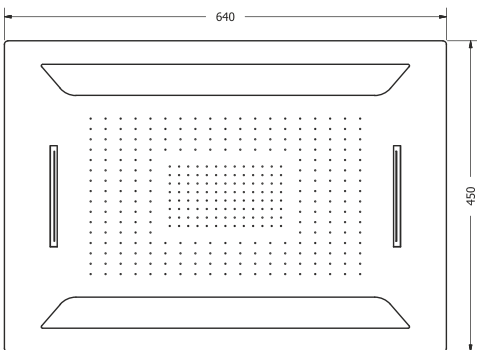

3 FUNCTIONS:
RAIN
INTENSE
DUAL WATERFALL
CHROMOTHERAPY