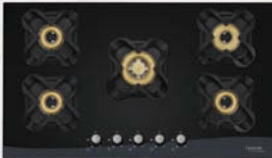

5 Years
WARRANTY

ON VALVE, GLASS
& BRASS BURNER

hardware
MAXX
SAFE TECHNOLOGY

Powered by
Anti-Leak
SABAF
Valve

TULIP 5B 90 CM

Size (mm): 900x525x125

- 1 Triple Ring, 1 Rapid, 3 Semi Rapid Burners
- 8mm Toughened Glass
- Auto Ignition
- Cast Iron Pan Support