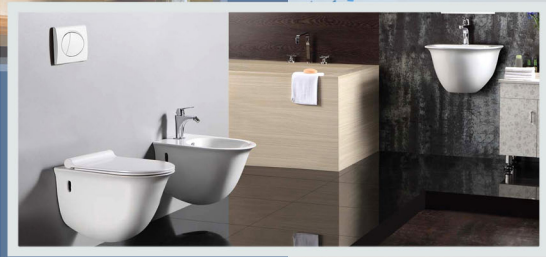

high-efficiency
designer sanitary

closets
single piece

superb - Rs.7999/-
L660 x W340 x H390 mm
S - 300 mm
P - 180mm

cliff - Rs.9800/-
L620 x W350 x H720 mm
S - 300 mm

intelgent
Rs.1.38.000/-
L690 x W410 x H520 mm
S - 300 mm