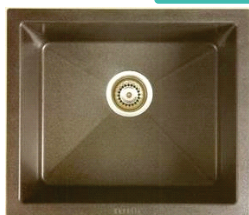

SALSA BOWL

Overall Size
533 x 457x 205mm (21" X 18")

Bowl Size
469 x 392mm (18"x16")

GRANITE : CHAMPAGNE / CORNFLAKES/
METALLIC : NERA / CROMA

₹ 6,400/-
₹ 7,700/-