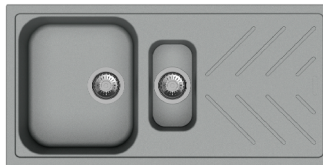

One and Half Bowl with Drain Board

NEW BEETHOVAN D-150L

Overall Size
500 x 1000 x 200mm
(40" X 20")

Bowl Size
365 x 424mm / 145 x 280mm
(14"x17") / (6"x11")

GRANITE : CHAMPAGNE / CORNFLAKES/
METALLIC : NERA / CROMA ₹ 11,700/-
₹ 14,100/-