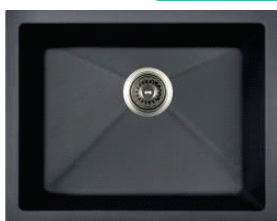

BIG BOWL

Overall Size
610 x 457 x 205mm (24" X 18")

Bowl Size
544 x 392mm (21"x16")

GRANITE : CHAMPAGNE / CORNFLAKES/
SNOVA/ CRATER (MONTANA)
METALLIC : NERA / CROMA

₹ 6,700/-
₹ 8,300/-