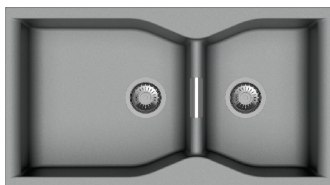

LARGO 3620

Overall Size
900 x 500 x 230mm (36" X 20")

Bowl Size
465 x 443mm / 315 x 443mm
19" x 17" / 12" x 20"

GRANITE : CHAMPAGNE / CORNFLAKES/
METALLIC : NERA / CROMA

₹ 13,000/-
₹ 15,900/-