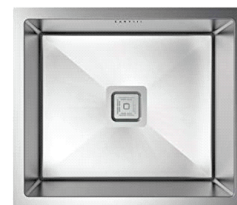

Quadro - Q10 Single Bowl

Code	OVERALL SIZE(mm)	BOWL SIZE (mm)	MATT (₹)
24 x 18 x 8	610 x 460 x 200	560 x 410 x 200	₹ 12,370