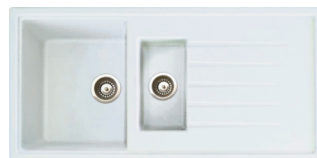

VIVALDI D-150

Overall Size
500 x 1000 x 205mm (40" X 20")

Bowl Size
337 x 420mm / 155 x 295mm
(13" x 17") / (6" x 12")

GRANITE : CHAMPAGNE / CORNFLAKES/
METALLIC : NERA / CROMA ₹ 12,200/-
₹ 14,700/-