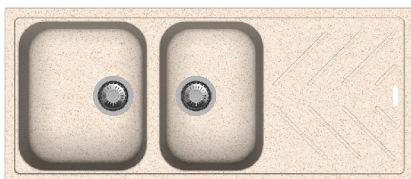

**NEW BEETHOVAN D-150L**

Overall Size  
500 x 1000 x 200mm  
(40" X 20")  
  
Bowl Size  
365 x 424mm / 145 x 280mm  
(14"x17") / (6"x11")

GRANITE : CHAMPAGNE / CORNFLAKES/  
METALLIC : NERA / CROMA ₹ 11,700/-  
₹ 14,100/-

**VIVALDI D-150**

Overall Size  
500 x 1000 x 205mm (40" X 20")  
  
Bowl Size  
337 x 420mm / 155 x 295mm  
(13" x 17") / (6" x 12")

GRANITE : CHAMPAGNE / CORNFLAKES/  
METALLIC : NERA / CROMA ₹ 12,200/-  
₹ 14,700/-

**Two Bowl with Drain Board**

**NEW BEETHOVAN D-200L**

Overall Size  
500x1160x200mm (46"X 20")  
  
Bowl Size  
365 x 424mm / 295x424mm  
(14"x17") / (12"x17")

GRANITE : CHAMPAGNE / CORNFLAKES/  
METALLIC : NERA / CROMA ₹ 15,200/-  
₹ 17,400/-