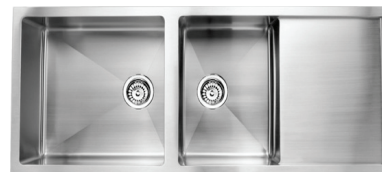

Quadro - Double Bowl Drainer

Code	OVERALL SIZE(mm)	BOWL SIZE (mm)	MATT (₹)
46 x 20 x 9	1169 x 500 x 225	357 x 436 x 225	₹ 20,280
52 x 20 x 8	1321 x 500 x 200	382 x 436 x 200	₹ 22,910
		486 x 436 x 200